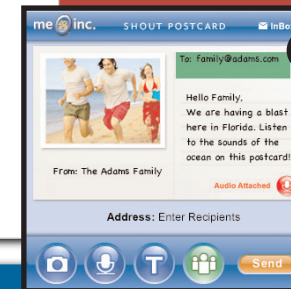

### BEAM ME!

Want to share Shout Postcard with other Palm Treo smart phone users? Simply beam the small client to others and immediately begin sharing Shout Postcards.

### SEND A SHOUT POSTCARD IN LESS THAN 3 MINUTES

Take a photo

Add audio message

Type a text message

Select recipients

Click Send

To learn more about Shout Postcard visit [www.shoutpostcard.com](http://www.shoutpostcard.com)