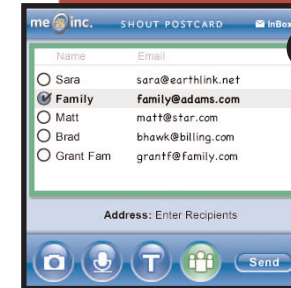

### BEAM ME!

Want to share Shout Postcard with other Palm Treo smart phone users? Simply beam the small client to others and immediately begin sharing Shout Postcards.

### SEND A SHOUT POSTCARD IN LESS THAN 3 MINUTES

Take a photo

Add audio message

Type a text message

Select recipients

Click Send

To learn more about Shout Postcard visit [www.shoutpostcard.com](http://www.shoutpostcard.com)